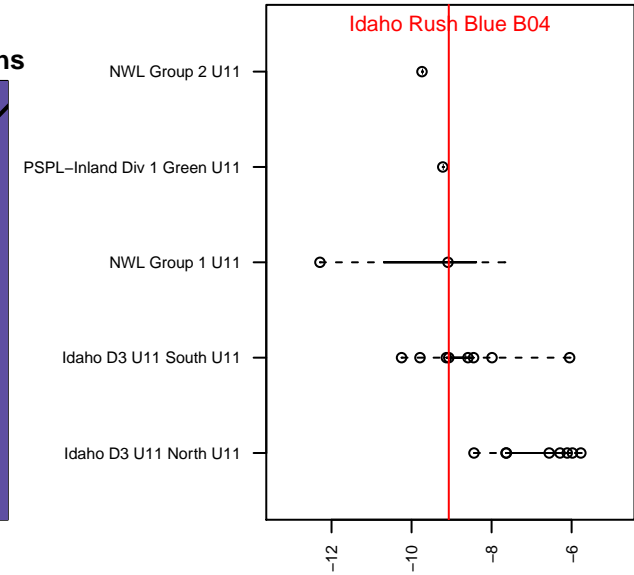

**attack and defense rating
relative to others at age
and all opponents in last 13 months**